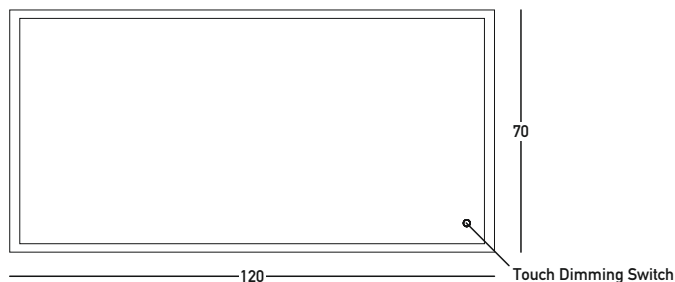

Product Data Sheet

Date: 29/10/2025
Zambelis Lights

Code 25394

Color: Mirrored
Anodized Gold

Physical Specifications

Luminaire Type	Mirrors
Color	Mirrored-Anodized Gold
Material	Mirror - Aluminum Frame
IP	44
Switch	Touch Dim
Installation	Horizontal and Vertical
Function	Power-Off Memory
Warranty	3 Years

Illumination Data

Color Temperature	3000K, 4000K
Cri	80
Lumen Output	2185Lm, 2390Lm
Beam Angle	360° in a sphere
UGR	N/A
Energy Efficiency Class	G
Indicative Lifetime	L70B50 30000h
Mc Adam	SDCM<2

Packing Info

Package Size	L: 131cm W: 79.5cm H: 11.5cm
Gross Weight	15.5kg

Dimensions Reference

Overall Dimensions	L: 5.5cm W: 120cm H: 70cm
Cable & Wires	None
Cutting Hole	None
Depth Required	None

Electrical Specifications