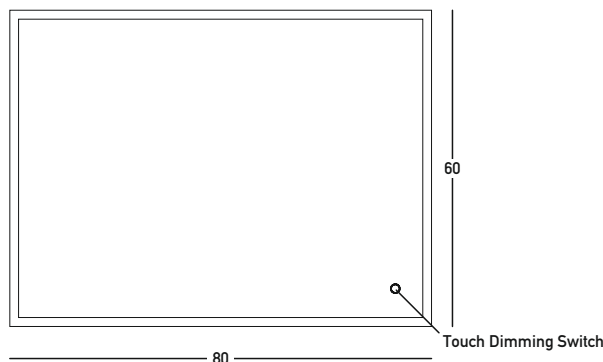

## Physical Specifications

Luminaire Type	Mirrors
Color	Mirrored-Black Matt
Material	Mirror - Aluminum Frame
IP	44
Switch	Touch Dim
Installation	Horizontal and Vertical
Function	Power-Off Memory
Warranty	3 Years

## Packing Info

Package Size	L: 91cm W: 69.5cm H: 10.5cm
Gross Weight	9.2kg

## Dimensions Reference

Overall Dimensions	L: 5.5cm W: 80cm H: 60cm
Cable & Wires	None
Cutting Hole	None
Depth Required	None