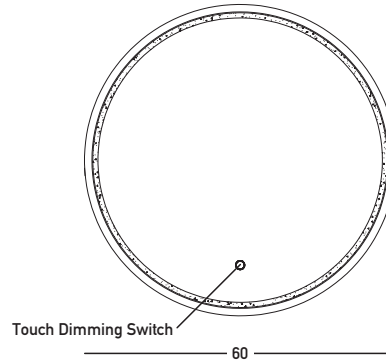

Product Data Sheet

Date: 24/10/2025
Zambelis Lights

Code 25388

Color: Mirrored

Black Matt

Physical Specifications

Luminaire Type	Mirrors
Color	Mirrored-Black Matt
Material	Mirror - Aluminum Flare
IP	44
Switch	Touch Dim
Function	Power-Off Memory
Warranty	3 Years

Dimensions Reference

Overall Dimensions	Ø: 60cm L: 3.2cm
Cable & Wires	None
Cutting Hole	None
Depth Required	None

Illumination Data

Color Temperature	3000K, 4000K
Cri	80
Lumen Output	1034Lm, 1210Lm
Beam Angle	360° in a sphere
UGR	N/A
Energy Efficiency Class	G
Indicative Lifetime	L70B50 30000h
Mc Adam	SDCM<2.7

Electrical Specifications

Input Voltage	220-240V
Operating Frequency	50/60Hz
Power	15W
Supply Current	12V
Light Source	LED built in
Dimming Options	Touch Dimming
Safety Class	I

Packing Info

Package Size	L: 70cm W: 71.5cm H: 9.5cm
Gross Weight	6.4kg

Product Description

Mirror With LED Light 15W 3000K-4000K Round
Touch Dimming Switch Black Matt IP44