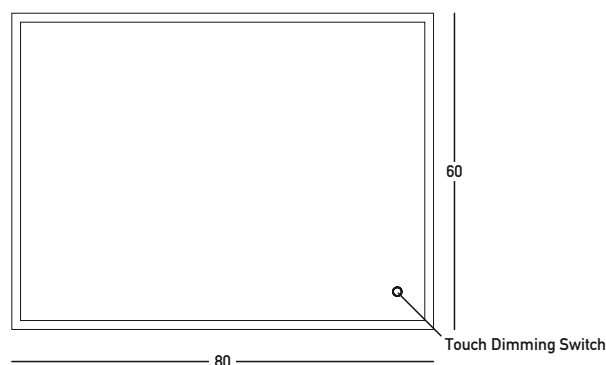

Product Data Sheet

Date: 29/10/2025
Zambelis Lights

Code 25393

Color: Mirrored
Anodized Gold

Physical Specifications

Luminaire Type	Mirrors
Color	Mirrored-Anodized Gold
Material	Mirror - Aluminum Frame
IP	44
Switch	Touch Dim
Installation	Horizontal and Vertical
Function	Power-Off Memory
Warranty	3 Years

Dimensions Reference

Overall Dimensions	L: 5.5cm W: 80cm H: 60cm
Cable & Wires	None
Cutting Hole	None
Depth Required	None

Illumination Data

Color Temperature	3000K, 4000K
Cri	80
Lumen Output	2085Lm, 2210Lm
Beam Angle	360° in a sphere
UGR	N/A
Energy Efficiency Class	G
Indicative Lifetime	L70B50 30000h
Mc Adam	SDCM<2

Electrical Specifications

Input Voltage	220-240V
Operating Frequency	50/60Hz
Power	23W
Supply Current	12V
Light Source	LED built in
Dimming Options	Touch Dimming
Safety Class	I

Packing Info

Package Size	L: 91cm W: 69.5cm H: 10.5cm
Gross Weight	9.2kg