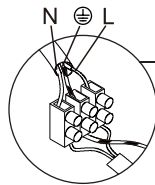

### SPECIFICATIONS

- **Material:** Aluminium
- **Light Source:** GU10 150W MAX
- **Ingress Protection:** IP65 Protection against entry of solid objects greater than 12mm in diameter.

### INSTALLATION INSTRUCTIONS

**⚠** Electrical products can cause death, injury, or property damage. Maintenance and installation should only be carried out by a professional electrician.

- Ensure the main supply is switched off before connecting to electricity.