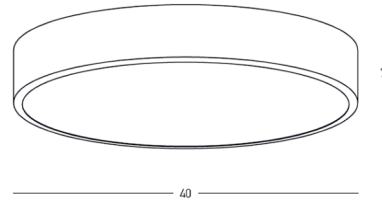

Product Data Sheet

Date: 19/11/2025
Zambelis Lights

Code 25376

Color: White Matt

Physical Specifications

Luminaire Type	Indoor Ceiling Lights
Color	White Matt
Material	Aluminium - Acrylic
IP	20
Warranty	3 Years

Dimensions Reference

Overall Dimensions	Ø: 40cm H: 7cm
Cable & Wires	None
Cutting Hole	None
Depth Required	None

Illumination Data

Color Temperature	3000K
Cri	85
Lumen Output	1568Lm
Beam Angle	180° in a sphere
UGR	N/A
Energy Efficiency Class	F
Indicative Lifetime	L70B50 30000h
Mc Adam	SDCM<2

Packing Info

Package Size	L: 46cm W: 46cm H: 15cm
Gross Weight	2.5kg

Product Description

Ceiling Circle LED Light 28W 3000K Triac
White Matt Aluminium-Acrylic

www.zambelislights.gr | info@zambelislights.gr