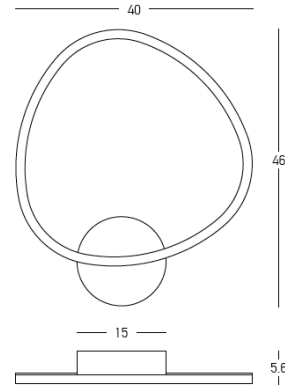

Product Data Sheet

Date: 20/11/2025
Zambelis Lights

Code 25408

Color: Black Matt

Physical Specifications

Luminaire Type	Indoor Wall Lights
Color	Black Matt
Material	Metal - Aluminium - Acrylic
IP	20
Warranty	3 Years

Dimensions Reference

Overall Dimensions	L: 5.6cm W: 40cm H: 46cm
Base	Ø: 15cm L: 4cm
Cable & Wires	None
Cutting Hole	None
Depth Required	None

Illumination Data

Color Temperature	3000K
Cri	90
Lumen Output	950Lm
Beam Angle	360° in a sphere
UGR	N/A
Energy Efficiency Class	E
Indicative Lifetime	L70B50 30000h
Mc Adam	SDCM<2

Packing Info

Package Size	L: 54.5cm W: 48cm H: 14cm
Gross Weight	1.6kg

Product Description

Wall LED Light 26W 3000K Black Matt
Metal - Aluminium - Acrylic

www.zambelislights.gr | info@zambelislights.gr