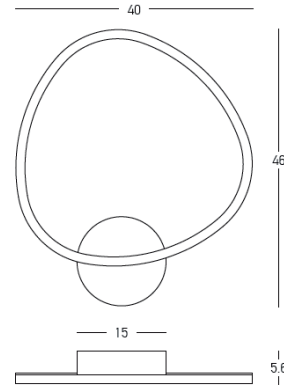

## Physical Specifications

|                |                             |
|----------------|-----------------------------|
| Luminaire Type | Indoor Wall Lights          |
| Color          | Brushed Gold                |
| Material       | Metal - Aluminium - Acrylic |
| IP             | 20                          |
| Warranty       | 3 Years                     |

## Dimensions Reference

|                    |                          |
|--------------------|--------------------------|
| Overall Dimensions | L: 5.6cm W: 40cm H: 46cm |
| Base               | Ø: 15cm L: 4cm           |
| Cable & Wires      | None                     |
| Cutting Hole       | None                     |
| Depth Required     | None                     |

## Packing Info

|              |                           |
|--------------|---------------------------|
| Package Size | L: 54.5cm W: 48cm H: 14cm |
| Gross Weight | 1.6kg                     |