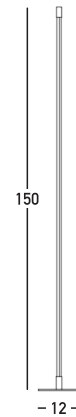

Product Data Sheet

Code 20123

Color: Black Matt

Date: 17/12/2025
Zambelis Lights

Physical Specifications

Luminaire Type	Indoor Floor Lights
Color	Black Matt
Material	Metal - Aluminium - Acrylic
IP	20
Warranty	3 Years

Dimensions Reference

Overall Dimensions	Ø: 16cm H: 150cm
Base	Ø: 16cm H: 0.5cm
Cable & Wires	Plug-in Cable Available
Cutting Hole	None
Depth Required	None

Illumination Data

Color Temperature	3000K
Cri	80
Lumen Output	1600Lm
Beam Angle	360° in a sphere
UGR	N/A
Energy Efficiency Class	F
Indicative Lifetime	L70B50 30000H
Mc Adam	SDCM<3.7

Packing Info

Package Size	L: 154.5cm W: 9.5cm H: 17cm
Gross Weight	9kg

Product Description

Floor LED Light 20W Black Matt Aluminium Acrylic

www.zambelislights.gr | info@zambelislights.gr