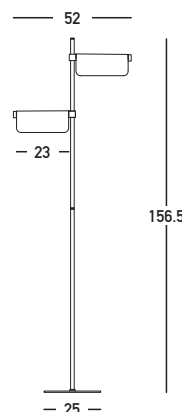

Product Data Sheet

Code 25194

Color: Brushed Gold

Date: 5/11/2025

Zambelis Lights

Physical Specifications

Luminaire Type	Indoor Floor Lights
Special Feature	Movable Light Deflectors
Color	Brushed Gold
Material	Metal - Aluminium - Acrylic
IP	20
Switch	3 Step Dimming
Warranty	3 Years

Dimensions Reference

Overall Dimensions	L: 52cm W: 25cm H: 156.5cm
Base	Ø: 25cm H: 0.5cm
Cable & Wires	120cm Cable Available
Cutting Hole	None
Depth Required	None

Illumination Data

Color Temperature	3000K
Cri	80
Lumen Output	810Lm
Beam Angle	120°
UGR	N/A
Energy Efficiency Class	E
Indicative Lifetime	L70B50 30000h
Mc Adam	SDCM<2.3

Packing Info

Package Size	L: 83cm W: 59cm H: 18.5cm
Gross Weight	5.2kg

Product Description

Floor LED Light 12W 3000K
Brushed Gold Movable Light Deflectors

www.zambelislights.gr | info@zambelislights.gr