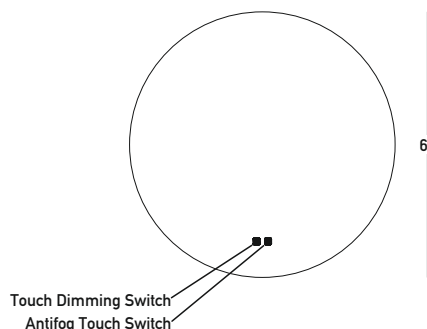

## Physical Specifications

Luminaire Type	Back Light Frameless Mirrors
Color	Mirrored
Material	Mirror - Aluminum
IP	54
Switches	Touch Dim + Antifog Touch
Warranty	3 Years

## Dimensions Reference

Overall Dimensions	Ø: 60cm W: 3.5cm
Cable & Wires	None
Cutting Hole	None
Depth Required	None