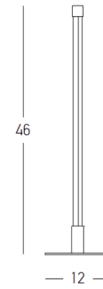

## Physical Specifications

Luminaire Type	Indoor Table Lights
Color	Black Matt
Material	Metal - Aluminium - Acrylic
IP	20
Warranty	3 Years

## Dimensions Reference

Overall Dimensions	Ø: 12cm H: 46cm
Base	Ø: 12cm H: 0.5cm
Cable & Wires	Plug-in Cable Available
Cutting Hole	None
Depth Required	None

## Packing Info

Package Size	L: 51cm W: 17cm H: 8cm
Gross Weight	5.4kg