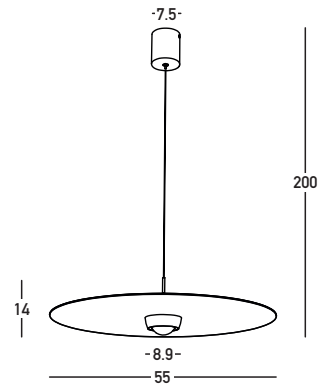

Product Data Sheet

Code 2588

Color: Sandy Brick Red

Date: 31/10/2025
Zambelis Lights

Physical Specifications

Luminaire Type	Indoor Single Pendant Lights
Color	Sandy Brick Red
Material	Metal - Aluminum - Glass
IP	20
Warranty	3 Years

Dimensions Reference

Overall Dimensions	Ø: 55cm H: 14cm
Base	Ø: 7.5cm H: 9cm
Cable & Wires	200cm Cable Adjustable
Cutting Hole	None
Depth Required	None

Illumination Data

Color Temperature	3000K
Cri	90
Lumen Output	1300Lm
Beam Angle	360° in a sphere
UGR	N/A
Energy Efficiency Class	E
Indicative Lifetime	L70B50 30000h
Mc Adam	SDCM<5

Packing Info

Package Size	L: 63cm W: 63cm H: 15cm
Gross Weight	3.32kg

Product Description

Pendant LED Light 21W 3000K
Triac Sandy Brick Red