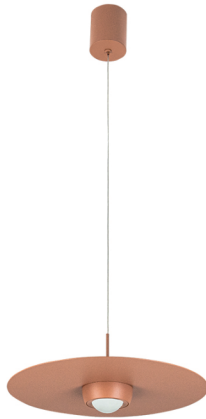

Product Data Sheet

Code 2586

Color: Sandy Brick Red

Date: 31/10/2025
Zambelis Lights

Physical Specifications

Luminaire Type	Indoor Single Pendant Lights
Color	Sandy Brick Red
Material	Metal - Aluminum - Glass
IP	20
Warranty	3 Years

Dimensions Reference

Overall Dimensions	Ø: 35cm H: 14cm
Base	Ø: 7.5cm H: 9cm
Cable & Wires	200cm Cable Adjustable
Cutting Hole	None
Depth Required	None

Illumination Data

Color Temperature	3000K
Cri	90
Lumen Output	1300Lm
Beam Angle	360° in a sphere
UGR	N/A
Energy Efficiency Class	E
Indicative Lifetime	L70B50 30000h
Mc Adam	SDCM<5

Packing Info

Package Size	L: 47cm W: 47cm H: 15cm
Gross Weight	1.99kg

Product Description

Pendant LED Light 21W 3000K
Triac Sandy Brick Red

www.zambelislights.gr | info@zambelislights.gr