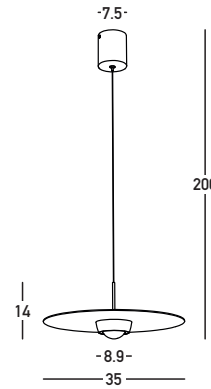

Product Data Sheet

Code 2586

Color: Sandy Brick Red

Date: 31/10/2025
Zambelis Lights

Physical Specifications

Luminaire Type	Indoor Single Pendant Lights
Color	Sandy Brick Red
Material	Metal - Aluminum - Glass
IP	20
Warranty	3 Years

Dimensions Reference

Overall Dimensions	Ø: 35cm H: 14cm
Base	Ø: 7.5cm H: 9cm
Cable & Wires	200cm Cable Adjustable
Cutting Hole	None
Depth Required	None

Illumination Data

Color Temperature	3000K
Cri	90
Lumen Output	1300Lm
Beam Angle	360° in a sphere
UGR	N/A
Energy Efficiency Class	E
Indicative Lifetime	L70B50 30000h
Mc Adam	SDCM<5

Packing Info

Package Size	L: 47cm W: 47cm H: 15cm
Gross Weight	1.99kg

Product Description

Pendant LED Light 21W 3000K
Triac Sandy Brick Red

www.zambelislights.gr | info@zambelislights.gr