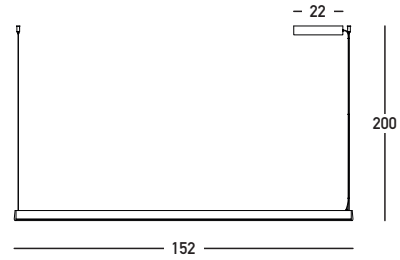

Product Data Sheet

Code 2557

Color: Sandy Brick Red

Date: 4/11/2025
Zambelis Lights

Physical Specifications

Luminaire Type	Indoor Pendant Lights
Color	Sandy Brick Red
Material	Metal - Aluminium - PVC
IP	20
Warranty	3 Years

Dimensions Reference

Overall Dimensions	L: 152cm W: 1.6cm H: 4.5cm
Base	L: 22cm W: 6cm H: 4cm
Cable & Wires	200cm Cable Adjustable
Cutting Hole	None
Depth Required	None

Illumination Data

Color Temperature	3000K
Cri	90
Lumen Output	1750Lm
Beam Angle	360° in a sphere
UGR	N/A
Energy Efficiency Class	E
Indicative Lifetime	L70B50 30000h
Mc Adam	SDCM<5

Packing Info

Package Size	L: 160cm W: 22cm H: 11.5cm
Gross Weight	2.41kg

Product Description

Pendant LED Light 32W 3000K Triac Sandy Brick Red

www.zambelislights.gr | info@zambelislights.gr