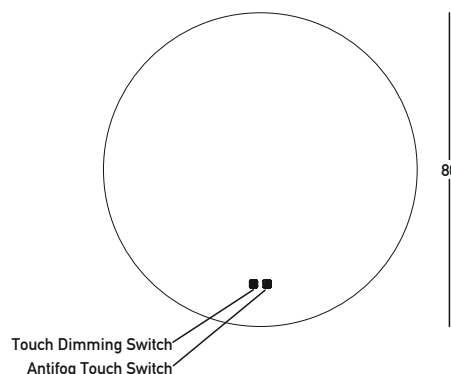

Product Data Sheet

Date: 29/10/2025
Zambelis Lights

Code 22068

Color: Mirrored

Physical Specifications

Luminaire Type	Back Light Frameless Mirrors
Color	Mirrored
Material	Mirror - Aluminum
IP	54
Switches	Touch Dim + Antifog Touch
Warranty	3 Years

Dimensions Reference

Overall Dimensions	Ø: 80cm W: 3.5cm
Cable & Wires	None
Cutting Hole	None
Depth Required	None

Illumination Data

Color Temperature	4000K
Cri	80
Lumen Output	1763Lm
Beam Angle	360° in a sphere
UGR	N/A
Energy Efficiency Class	F
Indicative Lifetime	L70B50 30000h
Mc Adam	SDCM<6

Electrical Specifications

Input Voltage	220-240V
Operating Frequency	50/60Hz
Power	36W
Supply Current	N/A
Light Source	LED built in
Dimming Options	Touch Dimming
Safety Class	I

Packing Info

Package Size	L: 88cm W: 88cm H: 13.5cm
Gross Weight	10.5kg

Product Description

LED Mirror 36W 4000K Round IP54