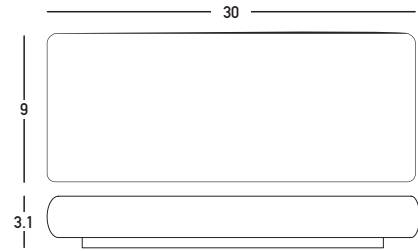

## Physical Specifications

Luminaire Type	Outdoor Wall Lights
Special Feature	Up-Down Lighting
Color	Graphite
Material	Aluminium - Tempered Glass
IP	65
IK	4
Warranty	3 Years

## Dimensions Reference

Overall Dimensions	L: 3.1cm W: 30cm H: 9cm
Cable & Wires	None
Depth Required	None
Cutting Hole	None

## Packing Info

Package Size	L: 5cm W: 10.5cm H: 31cm
Gross Weight	0.9kg