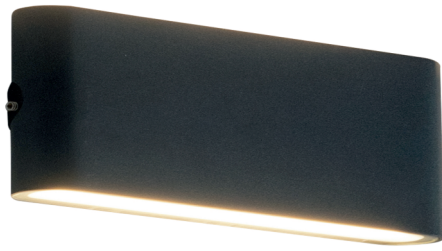

## Product Data Sheet

Code E240

Color: Graphite

Date: 3/11/2025

Zambelis Lights

## Physical Specifications

Luminaire Type	Outdoor Wall Lights
Special Feature	Up-Down Lighting
Color	Graphite
Material	Aluminium - Tempered Glass
IP	65
IK	4
Warranty	3 Years

## Product Description

Outdoor Sconce 2x10W 3000K  
Aluminium Graphite