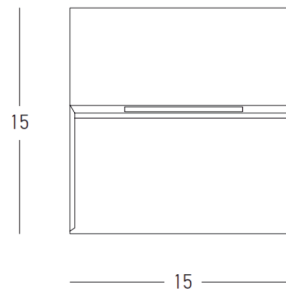

Product Data Sheet

Date: 09/12/2025
Zambelis Lights

Code E241-W

Color: Sandy White

Physical Specifications

Luminaire Type	Step Lights
Color	Sandy White
Material	Aluminium - PC Diffuser
IP	65
IK	4
Warranty	3 Years

Dimensions Reference

Overall Dimensions	L: 3.7cm W: 15cm H: 15cm
Cable & Wires	None
Depth Required	None
Recessed Mounting Box	None

Illumination Data

Color Temperature	3000K
Cri	80
Lumen Output	480Lm
Beam Angle	360° in a sphere
UGR	N/A
Energy Efficiency Class	G
Indicative Lifetime	L70B50 30000H
Mc Adam	SDCM<5.75

Packing Info

Package Size	L: 5cm W: 16cm H: 16cm
Gross Weight	0.5kg

Product Description

Outdoor Step Light LED 7W 3000K
Aluminium - PC Diffuser Sandy White IP65

www.zambelislights.gr | info@zambelislights.gr