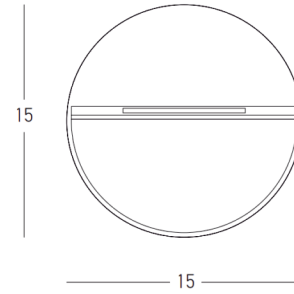

Product Data Sheet

Date: 09/12/2025
Zambelis Lights

Code E242-W

Color: Sandy White