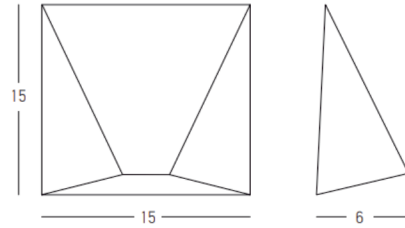

Product Data Sheet

Date: 05/12/2025
Zambelis Lights

Code E243

Color: Graphite