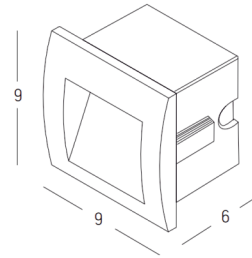

Product Data Sheet

Date: 09/12/2025
Zambelis Lights

Code E246-W

Color: Sandy White

Physical Specifications

Luminaire Type	Step Lights
Color	Sandy White
Material	Aluminium - PC Diffuser
IP	65
IK	4
Installation	Recessed
Warranty	3 Years

Dimensions Reference

Overall Dimensions	L: 6cm W: 9cm H: 9cm
Cable & Wires	None
Depth Required	6cm
Recessed Mounting Box	L: 6cm W: 6cm H: 8cm

Illumination Data

Color Temperature	3000K
Cri	80
Lumen Output	65Lm
Beam Angle	360° in a sphere
UGR	N/A
Energy Efficiency Class	G
Indicative Lifetime	L70B50 30000H
Mc Adam	SDCM<6

Packing Info

Package Size	L: 9cm W: 11cm H: 11cm
Gross Weight	0.2kg

Product Description

Recessed Outdoor Step Light LED 2W 3000K
Aluminium - PC Diffuser Sandy White IP65

www.zambelislights.gr | info@zambelislights.gr