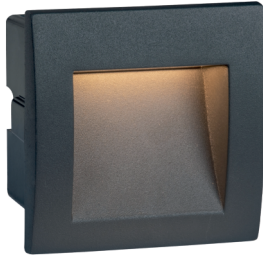

Product Data Sheet

Date: 09/12/2025
Zambelis Lights

Code E246-G

Color: Graphite

Physical Specifications

Luminaire Type	Step Lights
Color	Graphite
Material	Aluminium - PC Diffuser
IP	65
IK	4
Installation	Recessed
Warranty	3 Years

Illumination Data

Color Temperature	3000K
Cri	80
Lumen Output	65Lm
Beam Angle	360° in a sphere
UGR	N/A
Energy Efficiency Class	G
Indicative Lifetime	L70B50 30000H
Mc Adam	SDCM<6

Packing Info

Package Size	L: 9cm W: 11cm H: 11cm
Gross Weight	0.2kg

Dimensions Reference

Overall Dimensions	L: 6cm W: 9cm H: 9cm
Cable & Wires	None
Depth Required	6cm
Recessed Mounting Box	L: 6cm W: 6cm H: 8cm

Electrical Specifications

Input Voltage	220-240V
Operating Frequency	50/60Hz
Power	2W
Supply Current	300mA
Voltage Compatibility	N/A
Light Source	LED built in
Dimming Options	Non Dimmable
Safety Class	I

Product Description

Recessed Outdoor Step Light LED 2W 3000K
Aluminium - PC Diffuser Graphite IP65