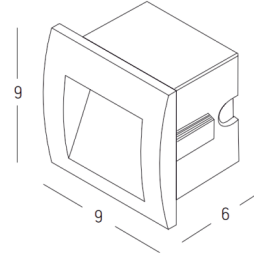

Product Data Sheet

Date: 09/12/2025
Zambelis Lights

Code E246-G

Color: Graphite

Physical Specifications

Luminaire Type	Step Lights
Color	Graphite
Material	Aluminium - PC Diffuser
IP	65
IK	4
Installation	Recessed
Warranty	3 Years

Illumination Data

Color Temperature	3000K
Cri	80
Lumen Output	65Lm
Beam Angle	360° in a sphere
UGR	N/A
Energy Efficiency Class	G
Indicative Lifetime	L70B50 30000H
Mc Adam	SDCM<6

Packing Info

Package Size	L: 9cm W: 11cm H: 11cm
Gross Weight	0.2kg

Dimensions Reference

Overall Dimensions	L: 6cm W: 9cm H: 9cm
Cable & Wires	None
Depth Required	6cm
Recessed Mounting Box	L: 6cm W: 6cm H: 8cm

Electrical Specifications

Input Voltage	220-240V
Operating Frequency	50/60Hz
Power	2W
Supply Current	300mA
Voltage Compatibility	N/A
Light Source	LED built in
Dimming Options	Non Dimmable
Safety Class	I