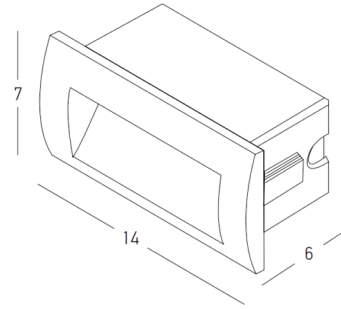

Product Data Sheet

Date: 09/12/2025
Zambelis Lights

Code E247-G

Color: Graphite

Physical Specifications

Luminaire Type	Step Lights
Color	Graphite
Material	Aluminium - PC Diffuser
IP	65
IK	4
Installation	Recessed
Warranty	3 Years

Illumination Data

Color Temperature	3000K
Cri	80
Lumen Output	188Lm
Beam Angle	360° in a sphere
UGR	N/A
Energy Efficiency Class	E
Indicative Lifetime	L70B50 30000H
Mc Adam	SDCM<5.75

Packing Info

Package Size	L: 8.5cm W: 15cm H: 8.5cm
Gross Weight	0.3kg

Dimensions Reference

Overall Dimensions	L: 6cm W: 14cm H: 7cm
Cable & Wires	None
Depth Required	6cm
Recessed Mounting Box	L: 6cm W: 13cm H: 6cm

Electrical Specifications

Input Voltage	220-240V
Operating Frequency	50/60Hz
Power	4W
Supply Current	300mA
Voltage Compatibility	N/A
Light Source	LED built in
Dimming Options	Non Dimmable
Safety Class	I