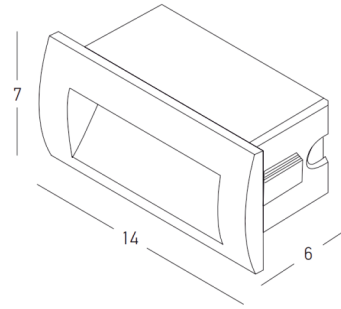

Product Data Sheet

Date: 09/12/2025
Zambelis Lights

Code E247-W

Color: Sandy White