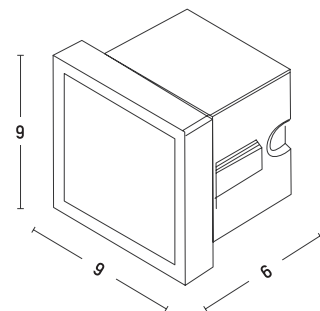

Product Data Sheet

Date: 04/06/2021
www.zambelislights.gr

Code E248

Color: Graphite

Outdoor Lighting

Power	4W
Voltage	220-240V
Operating Frequency	50/60Hz
Color Temperature	3000K
Lumen	300Lm
Cri	80
IP	65
Dimensions	L: 9cm W: 9cm H: 4.1cm
Recessed Mounting Box	L: 7.3cm W: 7.3cm (Included)
Depth Required	⏏: 6cm
Material	Aluminium - Tempered Glass

Description

Outdoor Step Led Light by Aluminium and Tempered Glass in Graphite color.

Light with Recessed Mounting Box and Surface Installation.

5213010012047