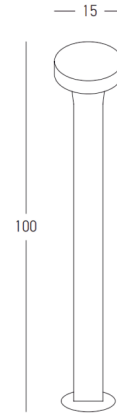

Product Data Sheet

Code E249

Color: Graphite

Date: 05/12/2025
Zambelis Lights

Physical Specifications

Luminaire Type	Outdoor Bollards
Color	Graphite
Material	Aluminium - PC Diffuser
IP	65
IK	4
Warranty	3 Years

Dimensions Reference

Overall Dimensions	Ø: 15cm H: 100cm
Cable & Wires	None
Depth Required	None
Cutting Hole	None

Illumination Data

Color Temperature	3000K
Cri	80
Lumen Output	792Lm
Beam Angle	360° in a sphere
UGR	N/A
Energy Efficiency Class	E
Indicative Lifetime	L70B50 30000H
Mc Adam	SDCM<1.1

Packing Info

Package Size	L: 16cm W: 16cm H: 105cm
Gross Weight	2kg

Product Description

Bollard LED Light 11W 3000K Graphite
Aluminium - PC Diffuser IP65

www.zambelislights.gr | info@zambelislights.gr