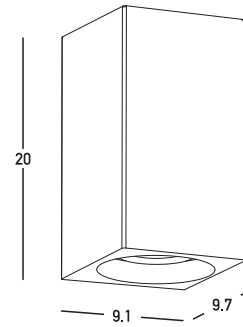

## Physical Specifications

Luminaire Type	Outdoor Wall
Special Feature	Sea Side Up-Down Lighting
Color	Natural Concrete
Material	Concrete-Aluminium
IP	65
IK	4
Warranty	3 Years

## Packing Info

Package Size	L: 16cm W: 28cm H: 18cm
Gross Weight	2.5kg

## Dimensions Reference

Overall Dimensions	L: 9.7cm W: 9.1cm H: 20cm
Cable & Wires	None
Depth Required	None
Cutting Hole	None