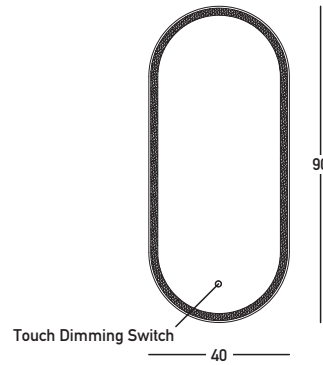

## Physical Specifications

Luminaire Type	Mirrors
Color	Mirrored-Anodized Gold
Material	Mirror - Aluminum
IP	44
Switch	Touch Dim
Installation	Horizontal and Vertical
Function	Power-Off Memory
Warranty	3 Years

## Illumination Data

Color Temperature	3000K, 4000K
Cri	80
Lumen Output	1564Lm, 1739Lm
Beam Angle	360° in a sphere
UGR	N/A
Energy Efficiency Class	F
Indicative Lifetime	L70B50 30000h
Mc Adam	SDCM<2.8

## Packing Info

Package Size	L: 101.5cm W: 50cm H: 9.5cm
Gross Weight	7.9kg

## Dimensions Reference

Overall Dimensions	L: 3.2cm W: 40cm H: 90cm
Cable & Wires	None
Cutting Hole	None
Depth Required	None