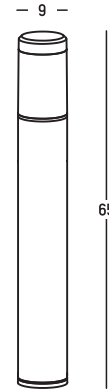

# Product Data Sheet

Code E277

Color: Graphite

Date: 21/11/2025  
Zambelis Lights

## Physical Specifications

Luminaire Type	Outdoor Bollards
Color	Graphite
Material	Aluminium - PC Diffuser
IP	54
IK	4
Warranty	3 Years

## Dimensions Reference

Overall Dimensions	Ø: 9cm H: 65cm
Cable & Wires	None
Depth Required	None
Cutting Hole	None

## Packing Info

Package Size	L: 9.3cm W: 9.3cm H: 68.5cm
Gross Weight	2kg