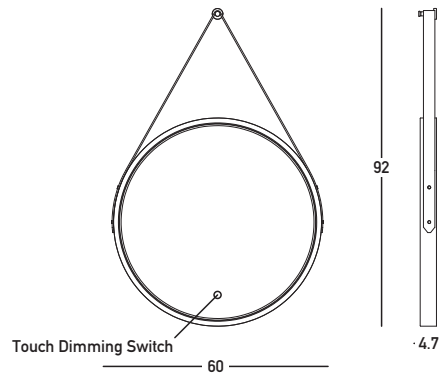

Product Data Sheet

Date: 24/10/2025
Zambelis Lights

Code 25387

Color: Mirrored

Black Matt

Physical Specifications

Luminaire Type	Mirrors
Color	Mirrored-Black Matt
Material	Mirror - Aluminum Frame - Belt
IP	44
Switch	Touch Dim
Warranty	3 Years

Dimensions Reference

Overall Dimensions	Ø: 60cm L: 4.7cm H: 92cm
Cable & Wires	None
Cutting Hole	None
Depth Required	None

Illumination Data

Color Temperature	3000K, 4000K
Cri	80
Lumen Output	1012Lm, 1210Lm
Beam Angle	360° in a sphere
UGR	N/A
Energy Efficiency Class	G
Indicative Lifetime	L70B50 30000h
Mc Adam	SDCM<2.7

Electrical Specifications

Input Voltage	220-240V
Operating Frequency	50/60Hz
Power	15W
Supply Current	12V
Light Source	LED built in
Dimming Options	Touch Dimming
Safety Class	I

Packing Info

Package Size	L: 70cm W: 71.5cm H: 10.5cm
Gross Weight	6.5kg