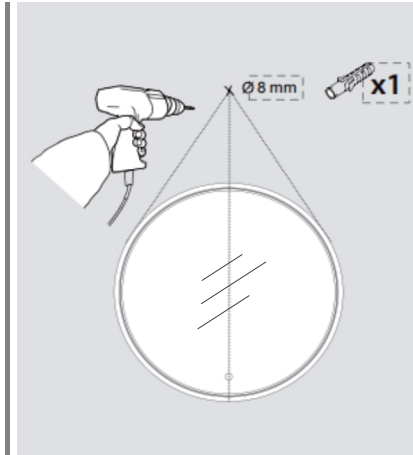

Installation Method 1