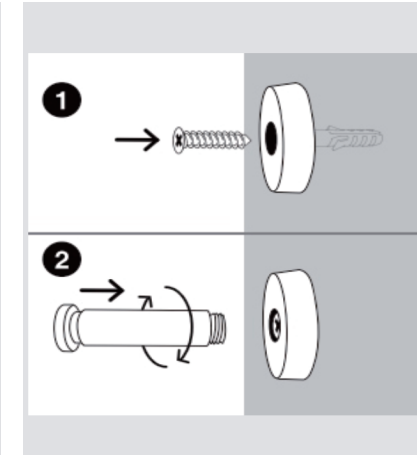

Installation Method 1