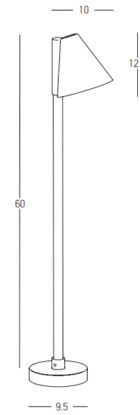

Product Data Sheet

Code E283

Color: Graphite

Date: 09/12/2025
Zambelis Lights

Physical Specifications

Luminaire Type	Spike Lights
Color	Graphite
Material	Aluminium - Tempered Glass
IP	65
IK	4
Warranty	3 Years

Dimensions Reference

Overall Dimensions	L: 10cm W: 10cm H: 60cm
Base	Ø: 9.5cm H: 2cm
Cable & Wires	50cm Cable Available
Cutting Hole	None
Depth Required	None
Spike & Base	Included

Illumination Data

Color Temperature	3000K
Cri	80
Lumen Output	522Lm
Beam Angle	40°
UGR	N/A
Energy Efficiency Class	F
Indicative Lifetime	L70B50 30000H
Mc Adam	SDCM<2.8

Package Size	L: 11cm W: 12cm H: 64cm
Gross Weight	1.05kg

Product Description

Outdoor Spike LED Light 6W 3000K Graphite
Aluminium - Tempered Glass IP65