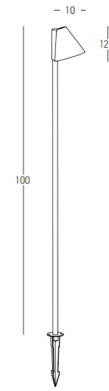

Product Data Sheet

Date: 08/12/2025
Zambelis Lights

Code E282

Color: Graphite

Physical Specifications

Luminaire Type	Spike Lights
Color	Graphite
Material	Aluminium - Tempered Glass
IP	65
IK	4
Warranty	3 Years

Dimensions Reference

Overall Dimensions	L: 10cm W: 10cm H: 100cm
Cable & Wires	40cm Cable Available
Cutting Hole	None
Depth Required	None
Spike	Included
Recommended Base	E282-SP (not included)

Illumination Data

Packing Info

Package Size	L: 11cm W: 12cm H: 104cm
Gross Weight	0.8kg

Product Description

Outdoor Spike Light 1X GU10 20W MAX Graphite
Aluminium - Tempered Glass IP54