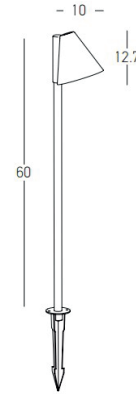

Product Data Sheet

Date: 08/12/2025
Zambelis Lights

Code E281

Color: Graphite

Physical Specifications

Luminaire Type	Spike Lights
Color	Graphite
Material	Aluminium - Tempered Glass
IP	65
IK	4
Warranty	3 Years

Dimensions Reference

Overall Dimensions	L: 10cm W: 10cm H: 60cm
Cable & Wires	50cm Cable Available
Cutting Hole	None
Depth Required	None
Spike	Included
Recommended Base	E282-SP (not included)

Illumination Data

Packing Info

Package Size	L: 11cm W: 12cm H: 64cm
Gross Weight	0.7kg

Product Description

Outdoor Spike Light 1X GU10 20W MAX Graphite
Aluminium - Tempered Glass IP54