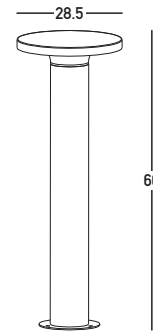

Product Data Sheet

Date: 12/11/2025
Zambelis Lights

Code E476

Color: Natural Concrete
Sandy Black

Physical Specifications

Luminaire Type	Outdoor Bollards
Color	Natural Concrete-Sandy Black
Material	Concrete - Metal - PC Diffuser
IP	65
IK	4
Warranty	3 Years

Dimensions Reference

Overall Dimensions	Ø: 28.5cm H: 60cm
Base	Ø: 16.5cm H: 0.3cm
Shade	Ø: 28.5cm H: 2.2cm
Cable & Wires	None
Depth Required	None
Cutting Hole	None

Illumination Data

Color Temperature	3000K
Cri	90
Lumen Output	755Lm
Beam Angle	360° in a sphere
UGR	N/A
Energy Efficiency Class	F
Indicative Lifetime	L70B50 30000H
Mc Adam	SDCM<2.1

Packing Info

Package Size	L: 40cm W: 40cm H: 71.5cm
Gross Weight	13.5kg

Product Description

Bollard LED Light 11W 3000K
Concrete - Metal - PC Diffuser IP65

www.zambelislights.gr | info@zambelislights.gr